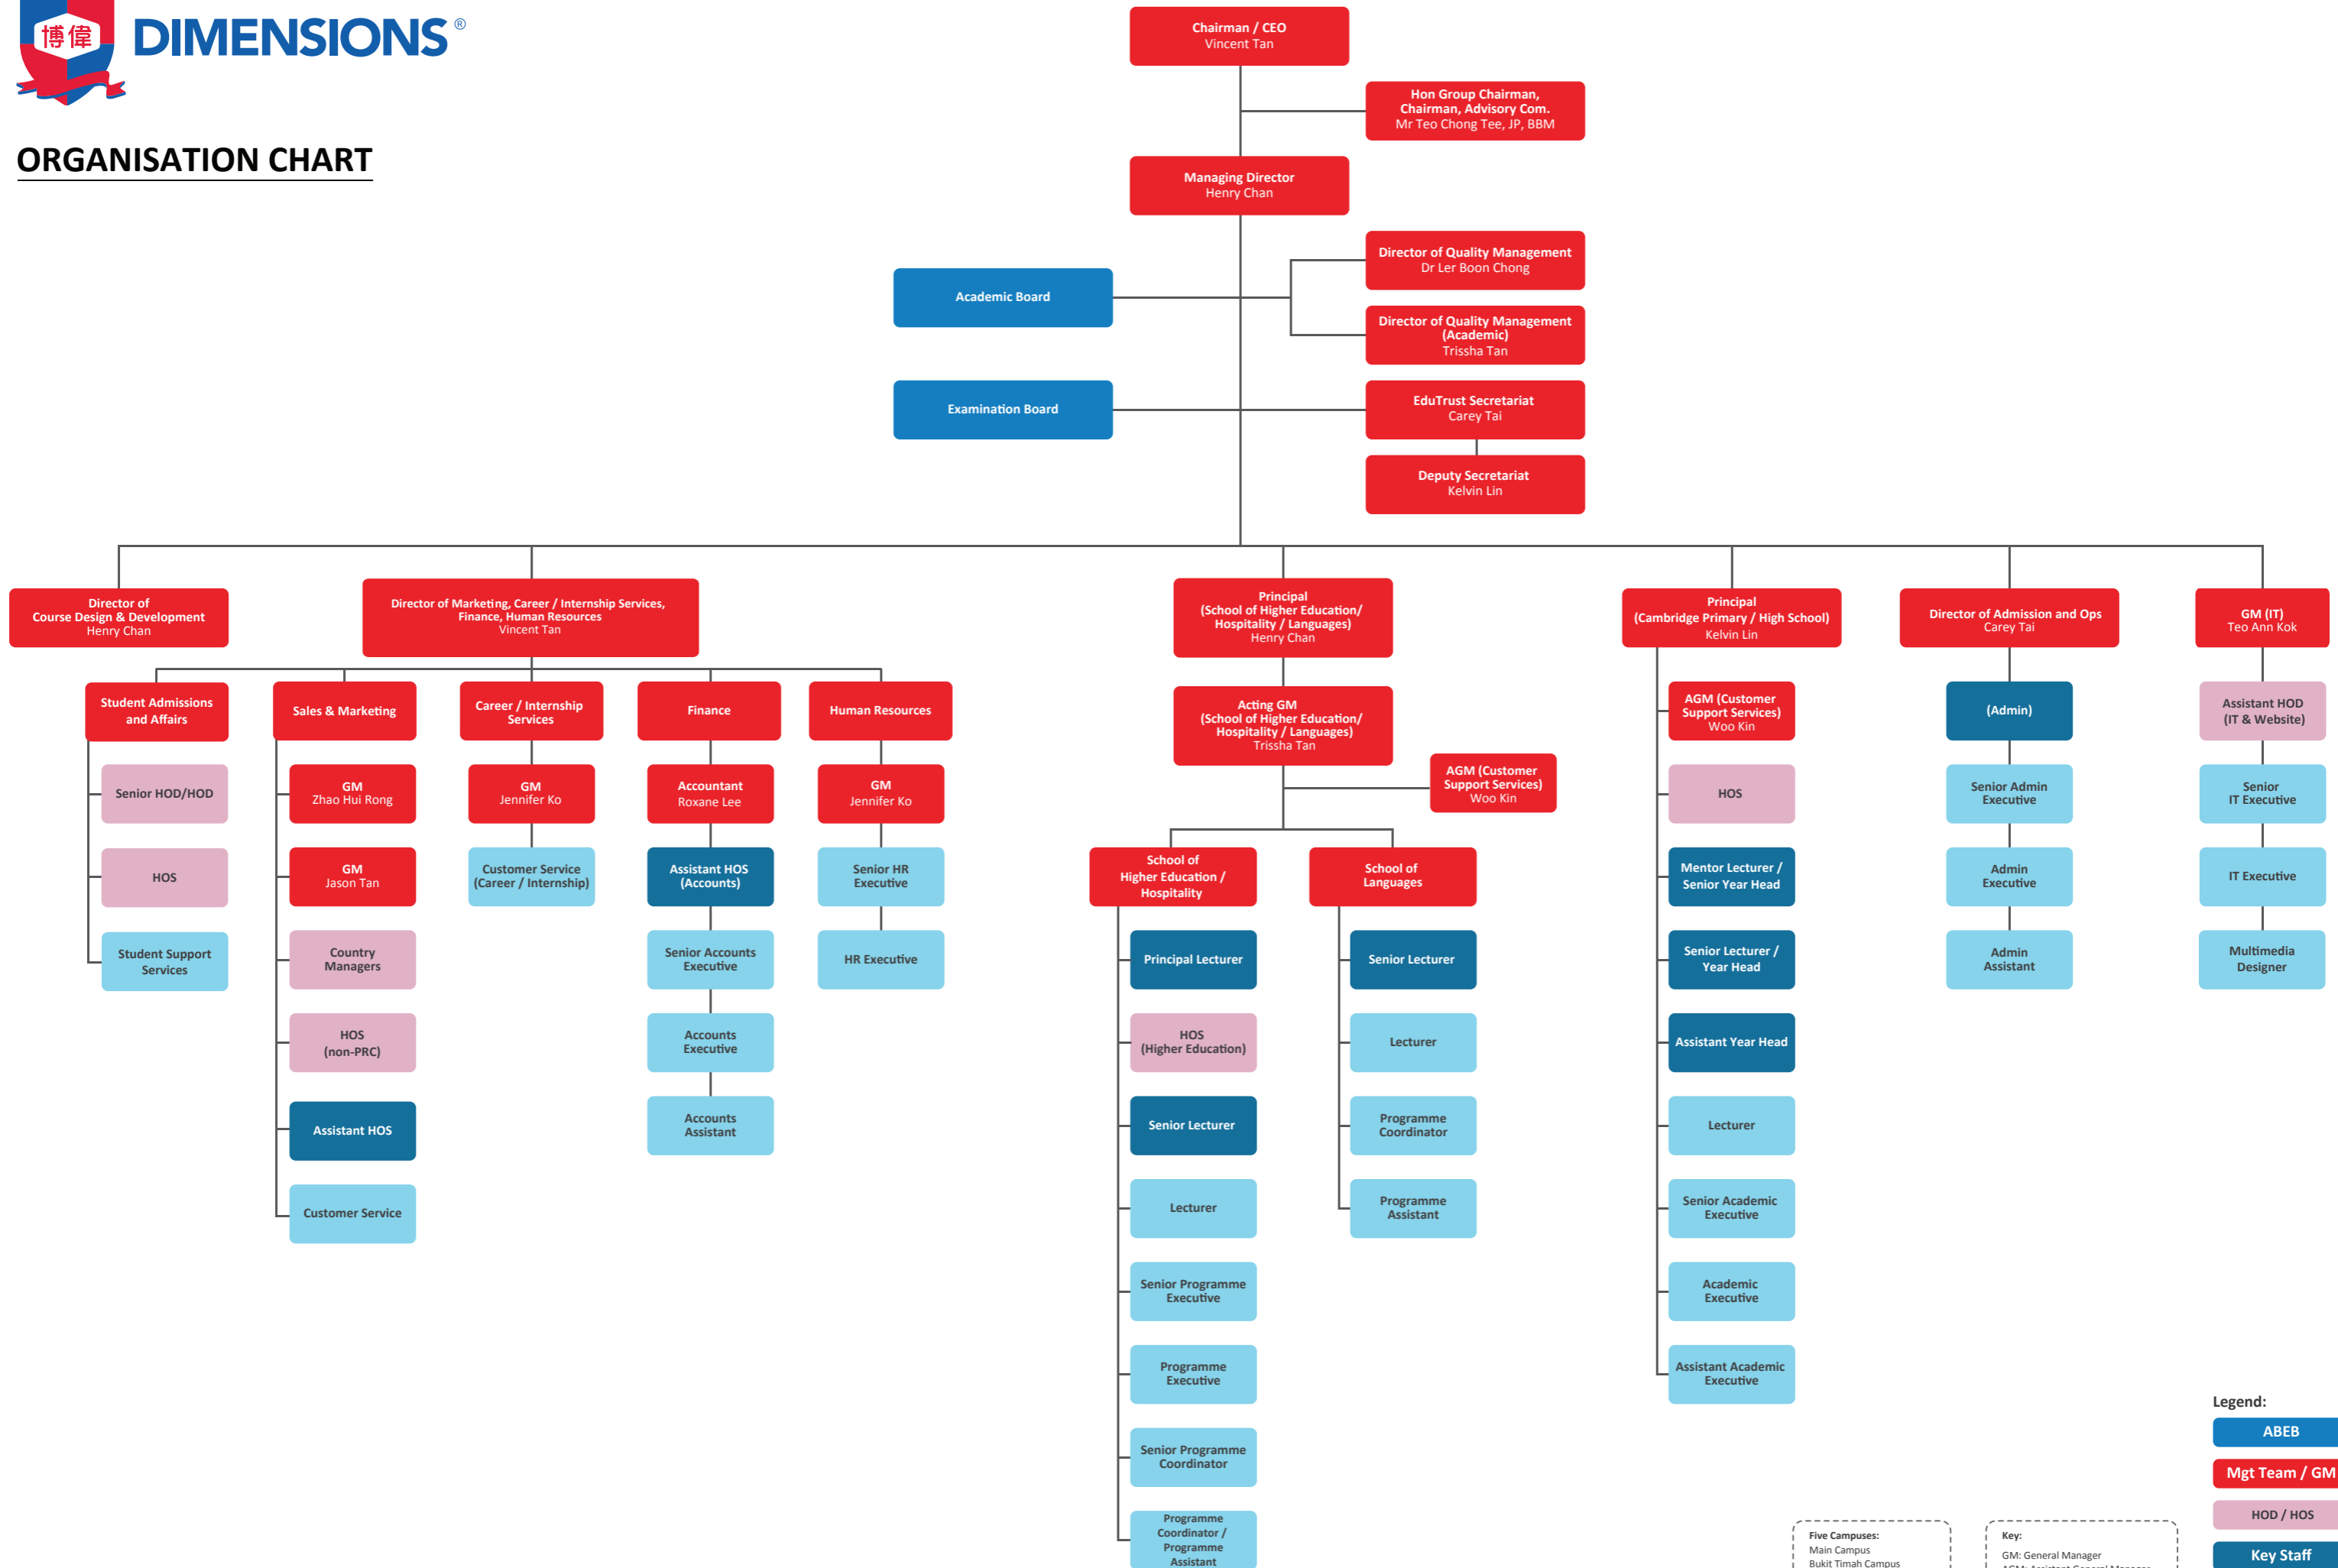

# ORGANISATION CHART

**Legend:**

- ABEB ABEB
- Mgt Team / GM Mgt Team / GM
- HOD / HOS HOD / HOS
- Key Staff Key Staff
- Staff Staff

**Five Campuses:**  
Main Campus  
Bukit Timah Campus  
City Campus  
Orchard Campus  
Holland Campus

**Key:**  
GM: General Manager  
AGM: Assistant General Manager  
HOD: Head of Department  
HOS: Head of Section